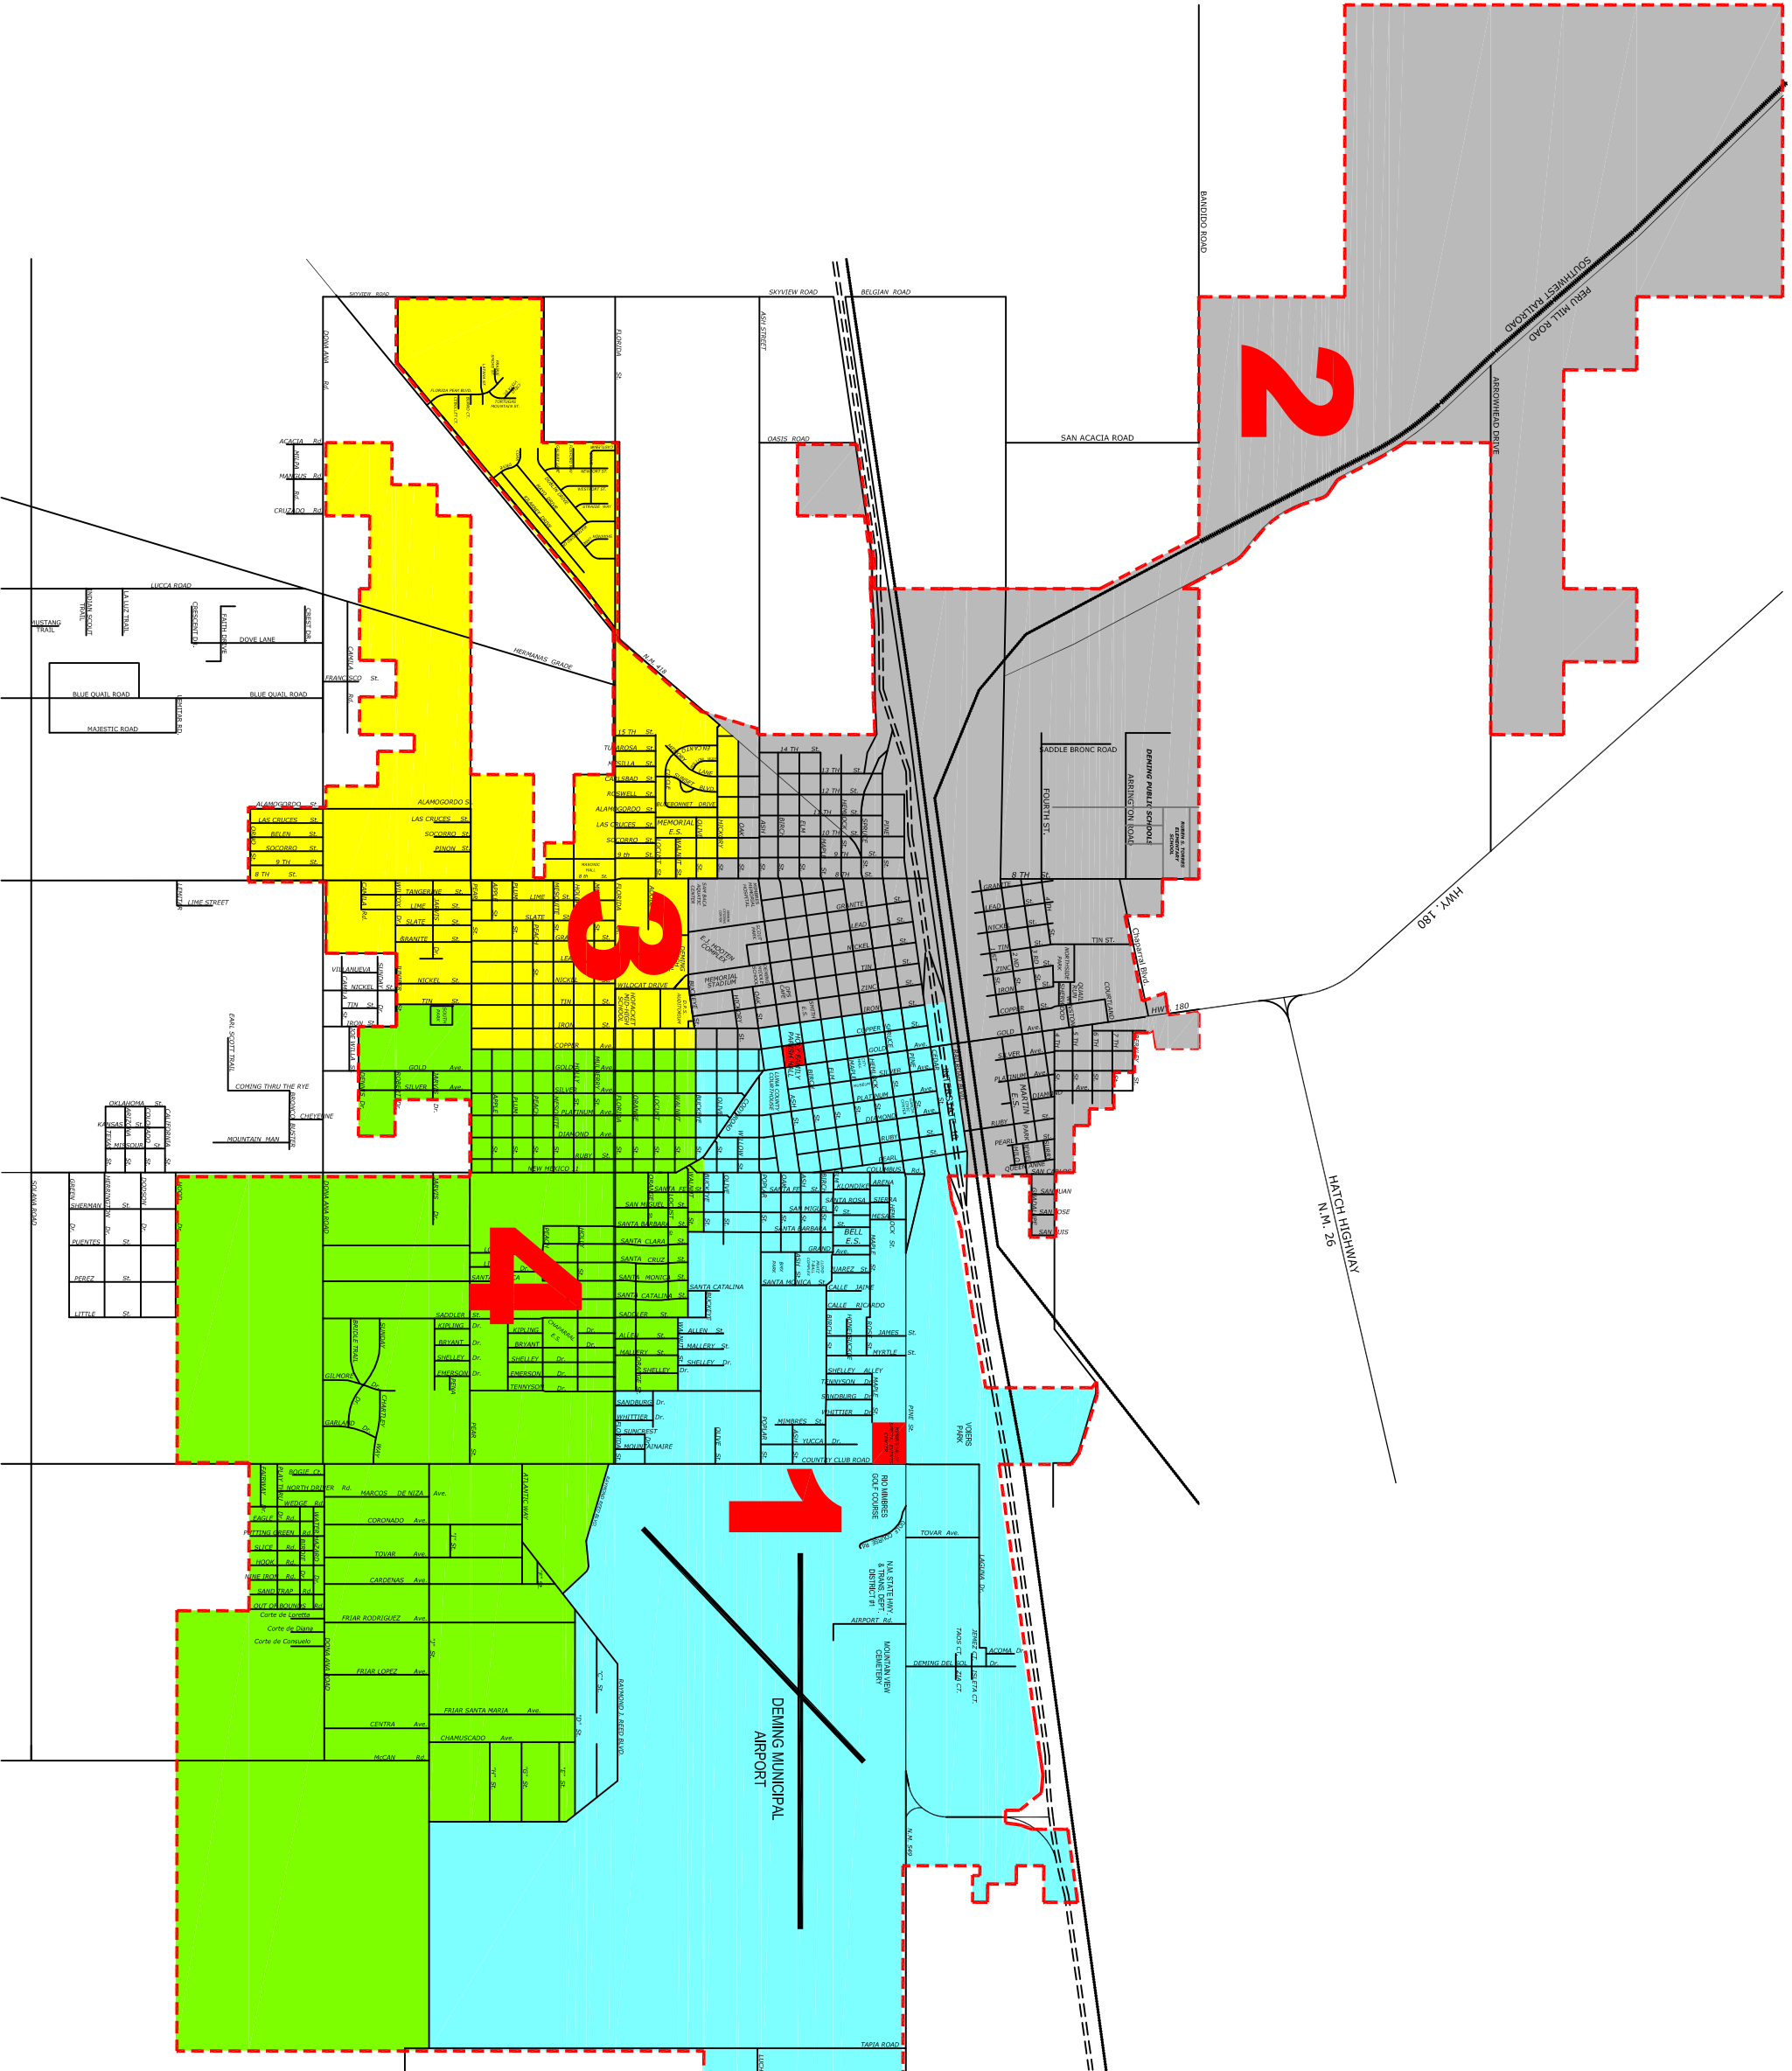

# VOTING LOCATIONS

<b>HOLY FAMILY PARISH HALL</b>
<b>615 S. COPPER ST.</b>
<b>MIMBRES VALLEY SPECIAL EVENTS CENTER</b>
<b>2300 E. PINE ST.</b>

## PRECINCTS

<b>DISTRICT 1</b>
<b>DISTRICT 2</b>
<b>DISTRICT 3</b>
<b>DISTRICT 4</b>

Voting Map of  
**DEMING**  
 New Mexico  
 CITY LIMITS AS OF 06/22/2009  
 REVISED: SEP. 2011  
 REVISED: DEC. 2013  
 REVISED: NOV. 2015  
 REVISED: FEB. 2016